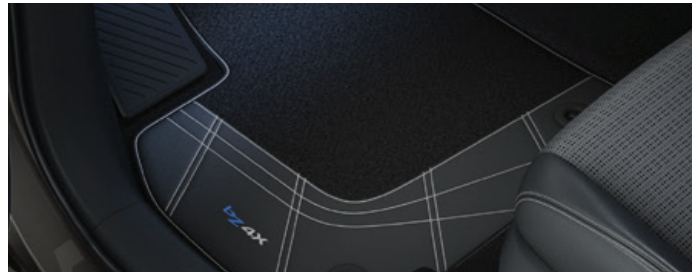

PREMIUM FLOOR MATS

€125.00

TEXTILE AND LEATHER FLOOR MATS (2 FRONT & 2 REAR)

Genuine tailored fit floor mats help protect your carpets against the very worst conditions. They are impervious to dirt, mud and water and can be removed for easy cleaning.