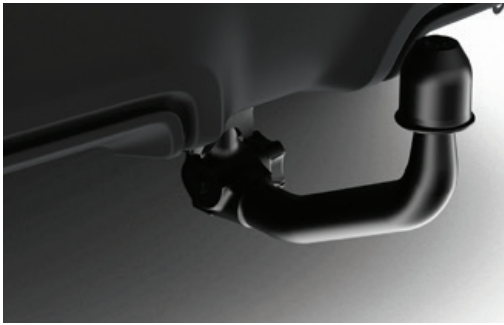

FIXED TOW BAR

€1,145.00

The towing hitch gives you ideal capacity to tow a trailer. It is designed for the Toyota bZ4X and has a tough anti-corrosion surface treatment. Detachable available for €1,400.00.